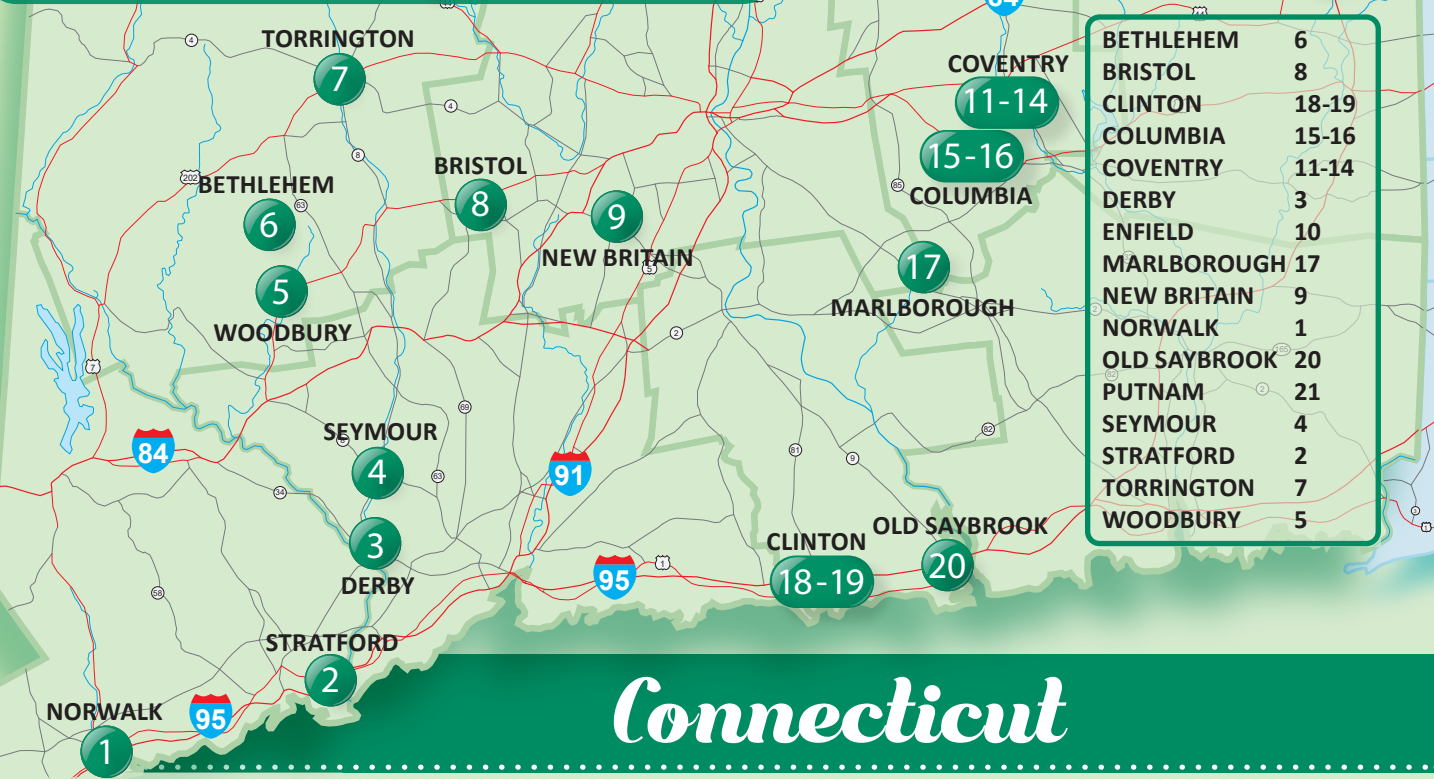

ConnecticutAntiqueTrail.com

BETHLEHEM	6
BRISTOL	8
CLINTON	18-19
COLUMBIA	15-16
COVENTRY	11-14
DERBY	3
ENFIELD	10
MARLBOROUGH	17
NEW BRITAIN	9
NORWALK	1
OLD SAYBROOK	20
PUTNAM	21
SEYMOUR	4
STRATFORD	2
TORRINGTON	7
WOODBURY	5

Connecticut

Fairfield County

NORWALK
(1) Fairfield County Antique & Design Center
39 Knight St, CT 06851
203-826-8575 **MULTI DEALER SHOP**
FairfieldAntiqueAndDesign.com

STRATFORD
(2) Stratford Antique Center
400 Honeyspot Rd, CT 06615
203-378-7754 **MULTI DEALER SHOP**
StratfordAntiqueCenter.com

Greater New Haven

DERBY
(3) Roosevelt Tower Antiques & Salvage
253 Roosevelt Dr, CT 06418
203-516-5728
RooseveltTower.net

SEYMOUR
(4) Reclaim at Ro and Bette's Attic
35 Bank St, CT 06483
203-628-5256 **VINTAGE**
RoAndBettesAttic.com

Litchfield Hills

WOODBURY
(5) Villa Vintiques
12 Main St N, CT 06798
203-364-4042 **ANTIQUES 1840 TO 1940**
VillaVintiques.com

BETHLEHEM
(6) Bethlehem Indoor Market
37 Thomson Rd, CT 06751
203-948-6066
BethlehemCTFleaMarket.com

TORRINGTON
(7) Wright's Barn
99 Wright Rd, CT 06790
860-307-9389 **MULTI DEALER SHOP**
WrightsBarnCT.com

River Valley

BRISTOL
(8) The Vintage Co-Op
195 Central St, CT 06010
860-973-8737 **VINTAGE**
TheVintageCoOp.AntiqueTrail.com

NEW BRITAIN
(9) The Beehive Mercantile
1141 Stanley St, CT 06051
413-563-7403 **MULTI DEALER SHOP**
TheBeeHiveMercantileLLC.com

ENFIELD
(10) Southwood Antiques & Marketplace
89 Raffia Rd, CT 06082
860-749-3292 **MULTI DEALER SHOP**
SouthwoodAntiques.com

COVENTRY
(11) Coventry Arts & Antiques
1140 Main St, CT 06238
860-208-8215 **MULTI DEALER SHOP**
CoventryArtsAndAntiques.AntiqueTrail.com

COVENTRY
(12) Light The Past Antiques
1141 Main St, Lower Level, CT 06238
860-705-8189 **COLLECTIBLES**
LightThePastAntiques.com

COVENTRY
(13) Nathan Hale Antique Center
1141 Main St, CT 06238
860-498-7400 **MULTI DEALER SHOP**
NathanHaleAntiqueCenter.com

COVENTRY
(14) Preserved Antiques
1155 Main St, CT 06238
860-759-2008
PreservedAntiquesCT.com

COLUMBIA
(15) By The Pond Artist Collective & Consignment Shop
187 Route 66 E, CT 06237
860-498-0272 **MULTI DEALER SHOP**
ByThePondHandmadesAndVintage.com

COLUMBIA
(16) Trailside Treasure LLC
1 Cards Mill Rd, CT 06237
860-214-9459 **MULTI DEALER SHOP**
TrailsideTreasureLLC.com

Rhode IslandAntiqueTrail.com

Rhode Island

Blackstone River Valley

WOONSOCKET
(1) Timeless Antiques & Collectibles
91 Main St, RI 02895
401-257-5796
TimelessAntiquesAndCollectibles.com

CUMBERLAND
(2) The Modern Farmhouse
3383 Mendon Rd, RI 02864
401-425-8000 **VINTAGE/FARMHOUSE**
ModernFarmhouseRI.com

PROVIDENCE
(3) Nostalgia Antiques and Collectibles
236 Wickenden St, RI 02903
401-400-5810 **MULTI DEALER SHOP**
NostalgiaProvidence.com

East Bay Region

WARREN
(4) Consign & Design MARKETPLACE
656 Metacom Ave, RI 02885
508-566-1114 **VINTAGE/CONSIGNMENT**
ConsignAndDesignMarketplace.com