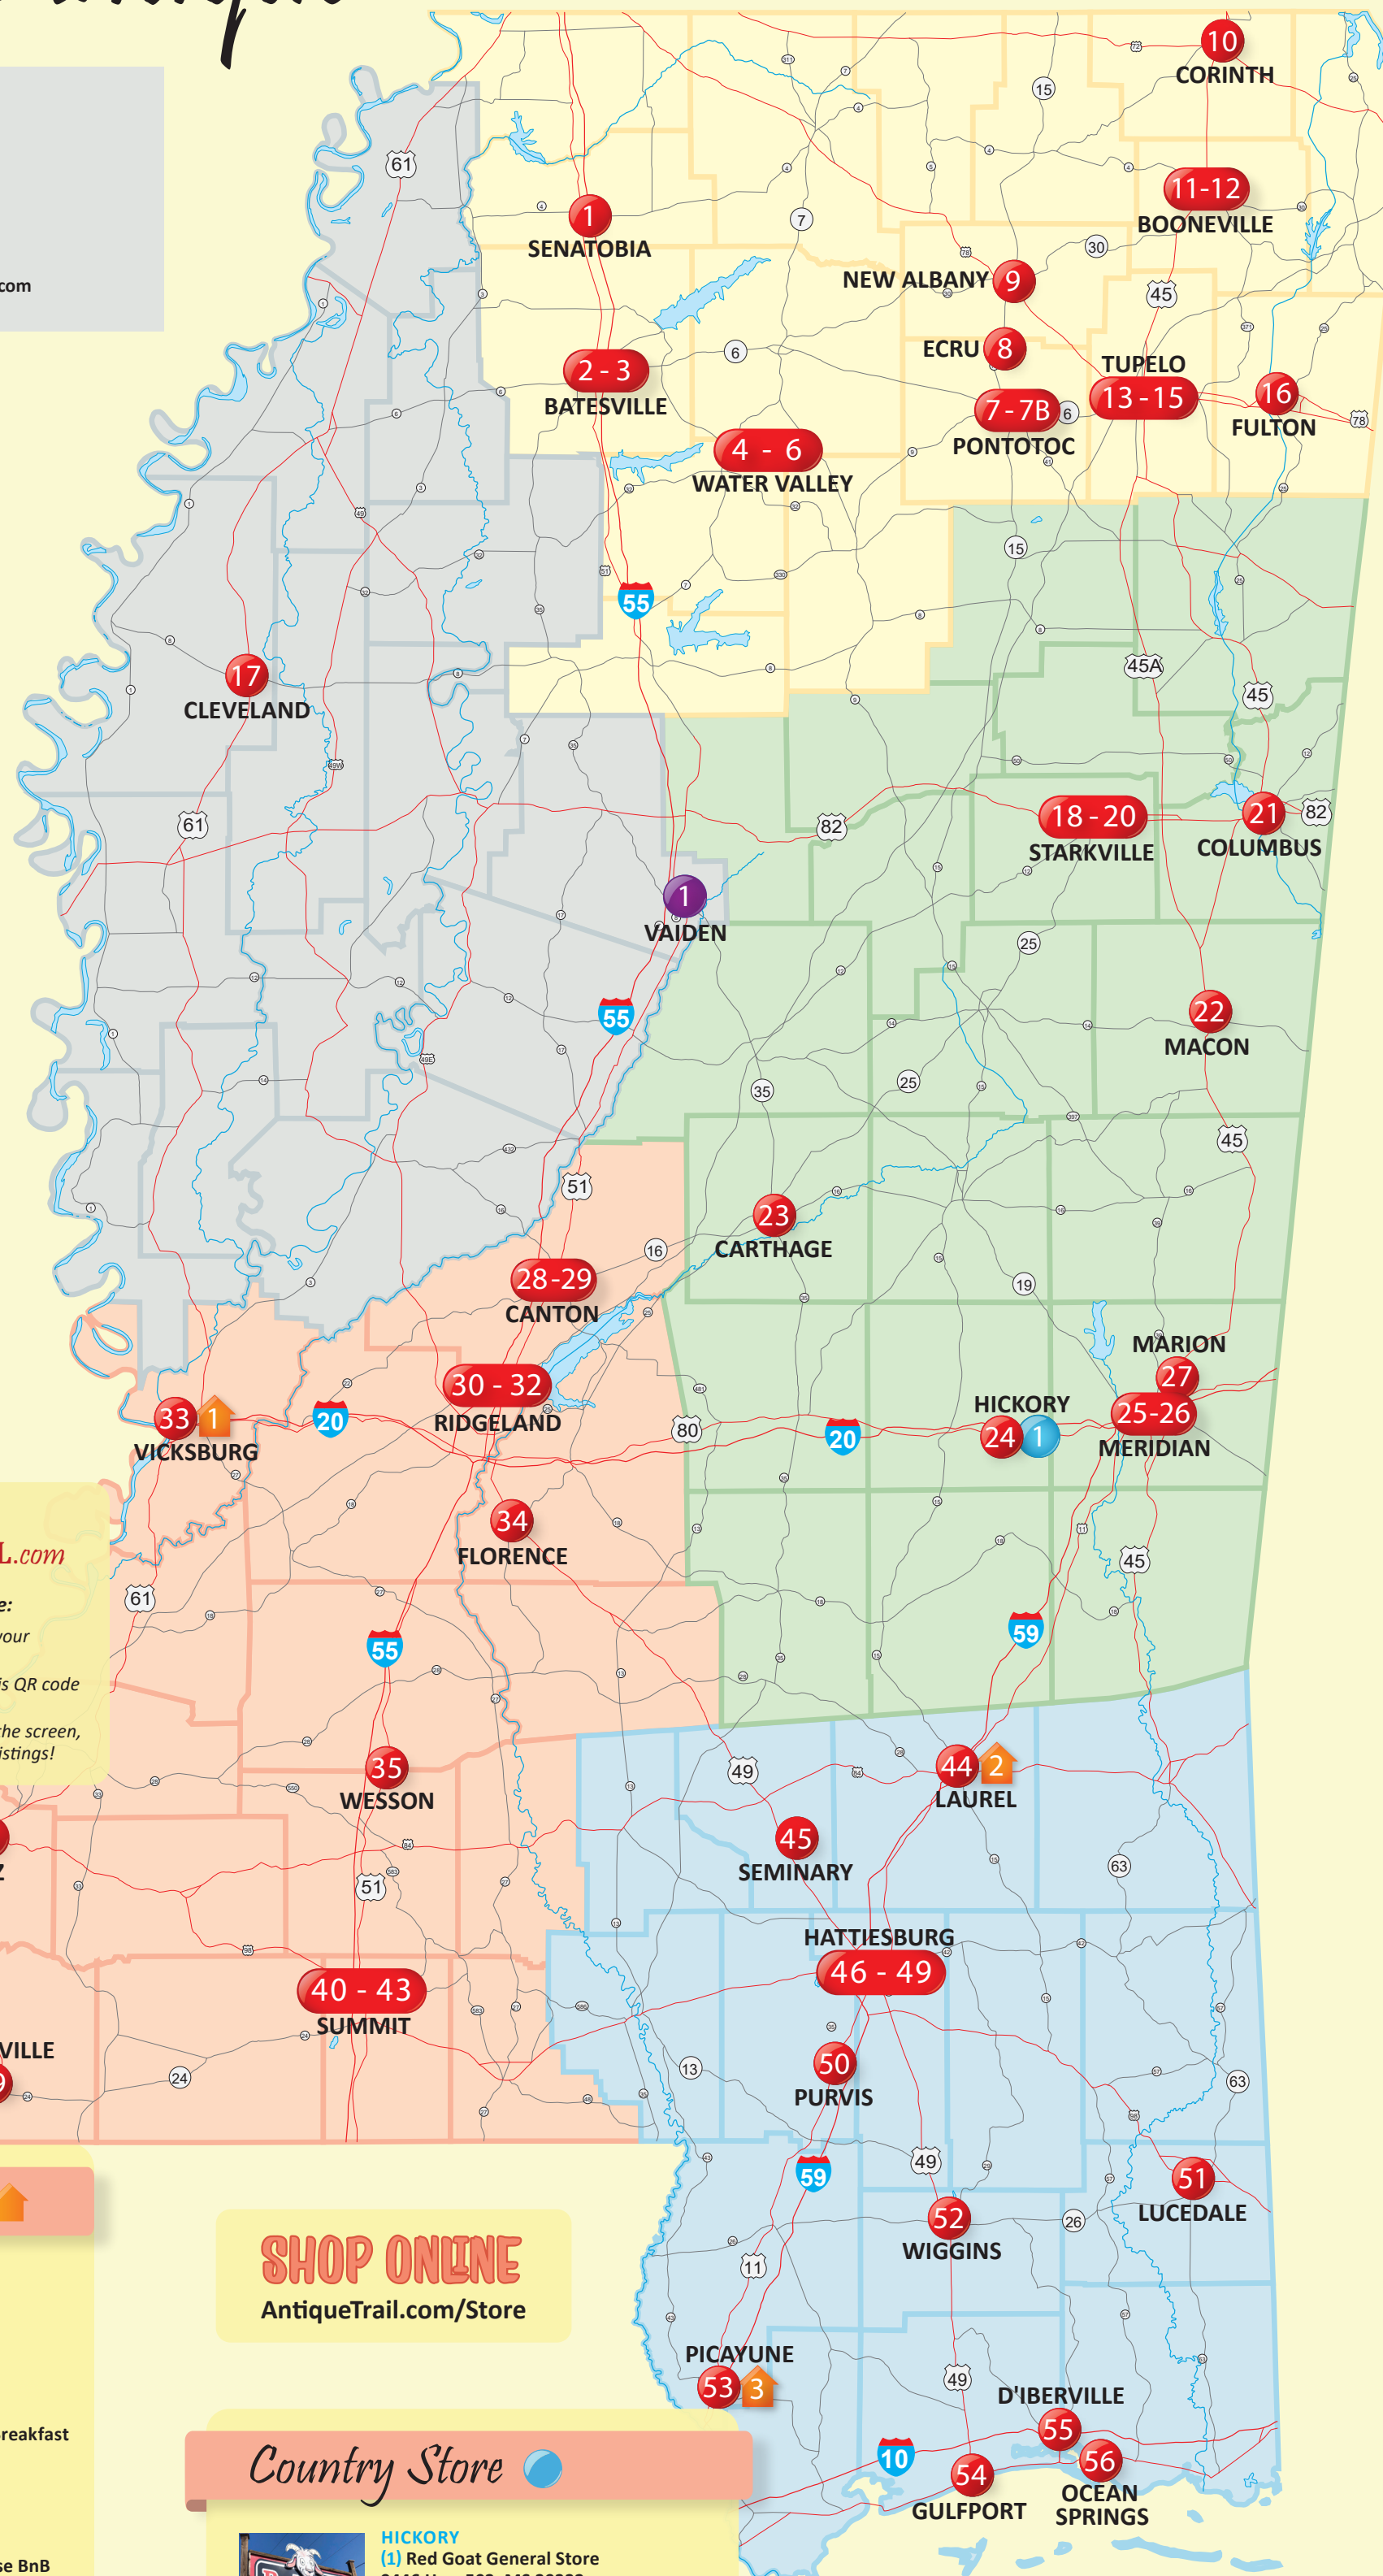

PICAYUNE
(3) The Henry Smith House BnB
 99 Henry Smith Rd, MS 39466
 601-749-8606
 TheHenrySmithHouse.com

SHOP ONLINE

AntiqueTrail.com/Store

Country Store

HICKORY
(1) Red Goat General Store
 9446 Hwy 503, MS 39332
 601-357-5065
 RedGoatGeneralStore.AntiqueTrail.com