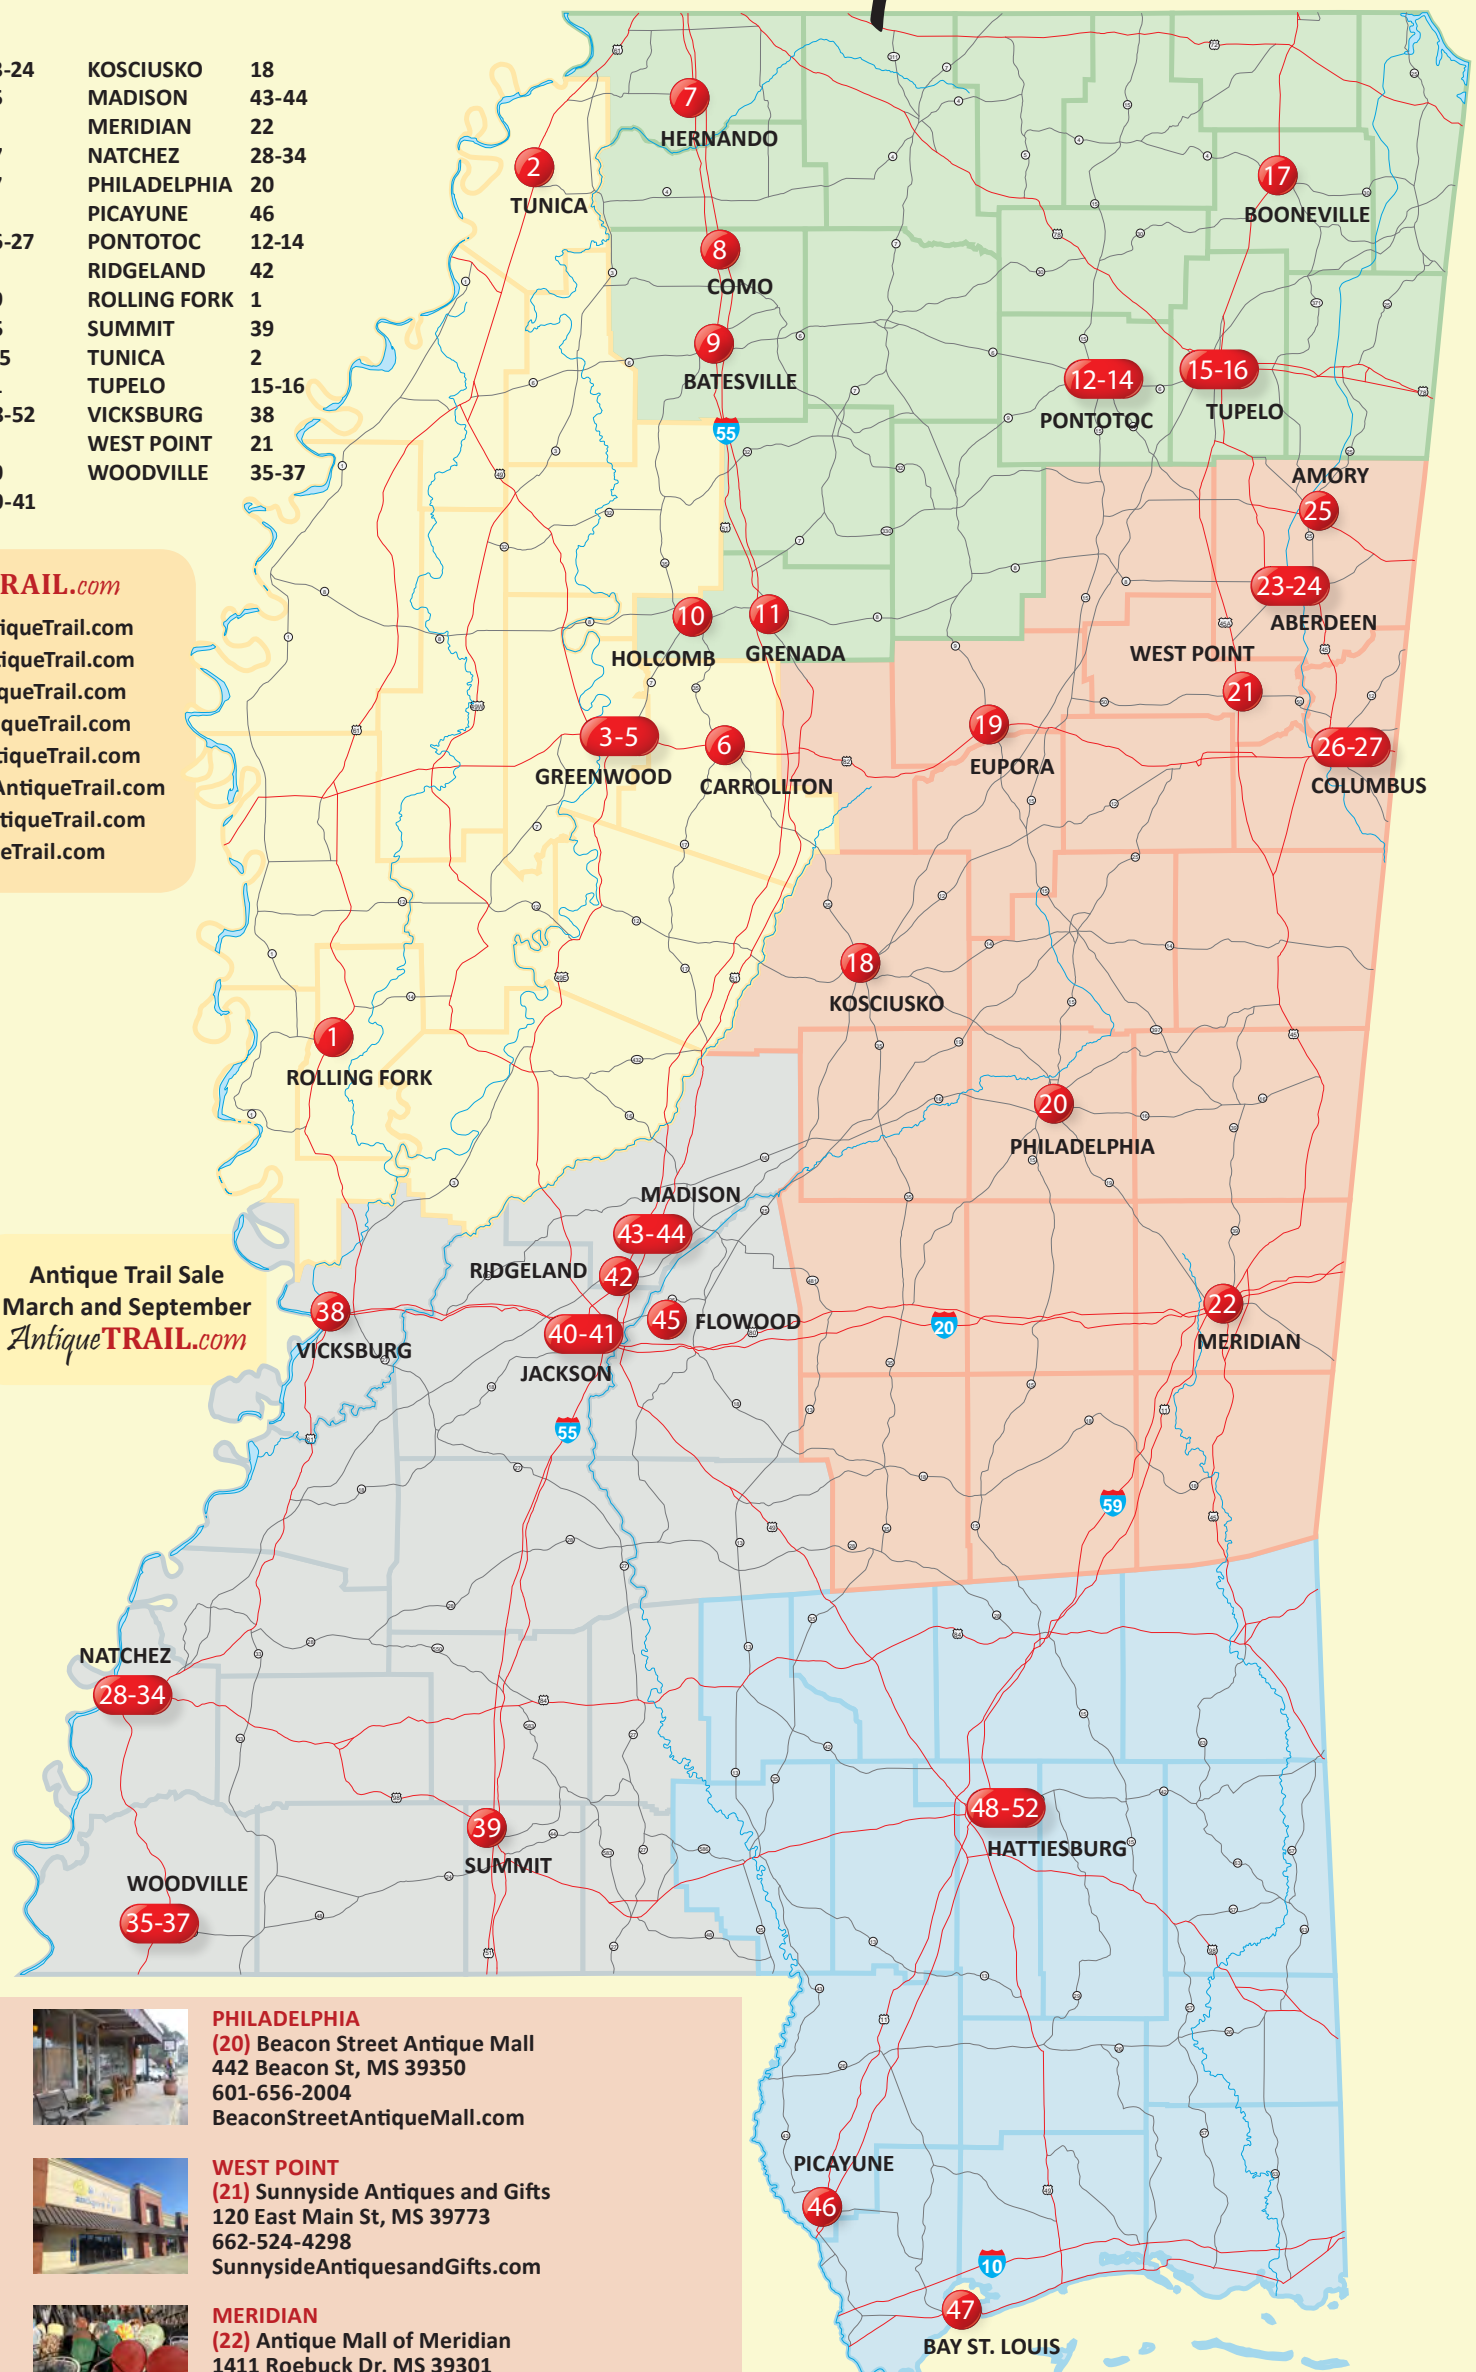

TUPELO
(15) Flowerdale Marketplace & Cafe
146 Industrial Rd, MS 38801
662-840-8842
FlowerdaleMarketplaceAndCafe.com

(16) The Antique Market
1469 N Coley Rd, MS 38801
662-840-6777
TheAntiqueMarketAtTupelo.com

BOONEVILLE
(17) Boone's Camp Antiques
101 E Church St, MS 38829
662-728-2227
BoonesCampAntiques.com

Pines Region

KOSCIUSKO
(18) Central Mississippi Antique and Flea Market
117 E Washington St, MS 39090
662-289-2141
CentralMSFleaMarket.com

EUPORA
(19) The Old Stone Station & Antique Gallery
2750 W Roane Ave, MS 39744
662-258-3983
TheOldStoneStation.com

PHILADELPHIA
(20) Beacon Street Antique Mall
442 Beacon St, MS 39350
601-656-2004
BeaconStreetAntiqueMall.com

WEST POINT
(21) Sunnyside Antiques and Gifts
120 East Main St, MS 39773
662-524-4298
SunnysideAntiquesandGifts.com

MERIDIAN
(22) Antique Mall of Meridian
1411 Roebuck Dr, MS 39301
601-483-4683
AntiqueMallOfMeridian.com

ABERDEEN
(23) Aberdeen Antiques
137 E Commerce St, MS 39730
662-369-1663
AberdeenAntiquesMS.com

(24) Victoriana Rose Antiques
120 E Commerce St, MS 39730
662-369-0097
VictorianaRoseAntiques.com

AMORY
(25) The Precious Possum
206 Main St N, MS 38821
662-257-2004
ThePreciousPossum.com

COLUMBUS
(26) Beard's Antiquities on 5th
124 5th St, MS 39701
662-386-6157
BeardsAntiquitiesOn5th.com

(27) Magnolia Antique Mall
302 Alabama St, MS 39702
662-328-4750
MagnoliaAntiqueMall.com

Antique Trail Sale
March and September
AntiqueTRAIL.com

Capitol/River Region

NATCHEZ
(28) H. Hal Garner Antiques & Interiors
610-614 Franklin St, MS 39120
601-445-8416
HHalGarnerOfNatchez.com

(29) Live Oak Antiques - Garden and Home
169 Homochitto St, MS 39120
601-442-5919
LiveOakAntiques.com

(30) Lower Lodge Antiques
712 Franklin St, MS 39120
601-442-2617
LowerLodgeAntiques.com

(31) Lower Lodge Conservation & Museum Services
712 Franklin St, MS 39120
601-442-2617
LowerLodgeAntiques.com

(32) Mrs. Holder's Antiques
634 Franklin St, MS 39120
601-442-0675
MrsHoldersAntiques.com